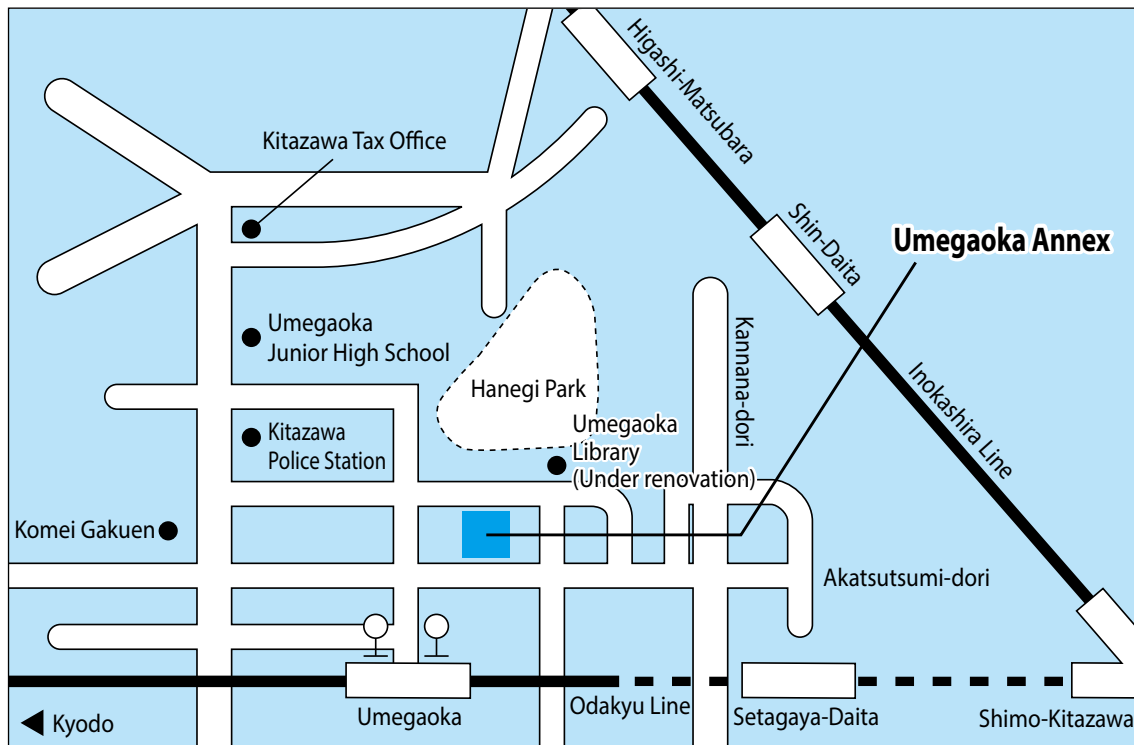

Umegaoka Annex

Address: 6-3-5 Matsubara, 156-0043

Tel:

- Civic and Cultural Affairs Policy Department
Residents Activities Promotion Division, Tel: 03-6304-3166
Culture and International Affairs Division, Tel: 03- 6304-3427
Human Rights and Gender Equality Division, Tel: 03- 6304-3453
Kawaba Health Village and Community Interaction Promotion Division,
Tel : 03- 6304-3593
- Waste Recycling Management Department
Management Division, Tel: 03- 6304-3210
Operations Division, Tel: 03- 6304-3297
- Children and Youth Department
Child Guidance Support Division, Tel: 03- 6304 -7745

<Access>

[Train] 2-minute walk from Umegaoka Eki, Odakyu Line.

[Bus] 2-minute walk from Umegaoka Sta. ([Umegaoka01] Umegaoka Sta. to

Chitose-Funabashi Sta./[Umegaoka02] Umegaoka Sta. to Kyodo Sta./

[Shibuya54] Shibuya Sta. to Umegaoka Sta./[Shibuya54] Shibuya Sta. to Kyodo Sta./

[Todoroki13] Umegaoka Sta. to Todoroki Soshajo)