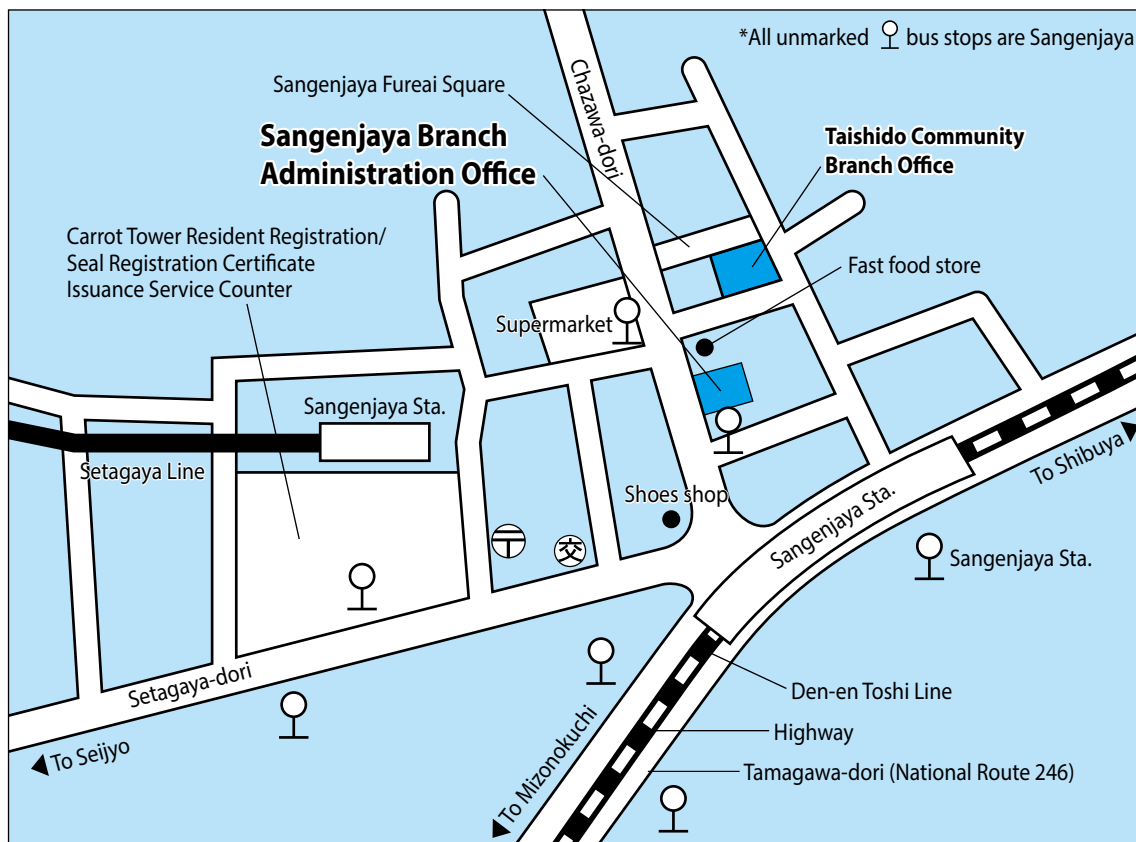

Sangenjaya Branch Administration Office Setagaya Industrial Plaza

Address: 2-16-7 Taishido, 154-0004

Tel:

- Commerce Division: 03-3411-6652
- Economic Affairs Division: 03-3411-6644
- Industry, Manufacturing and Employment Promotion Division: 03-3411-6662
- Suburban Agriculture Division: 03-3411-6658
- Consumer Affairs Division: 03-3410-6523

<Access>

[Train] 3-minute walk from "Sangenjaya Eki", Den-en Toshi Line / Setagaya Line

[Bus] "Sangenjaya"([Shibuya05] Shibuya Eki to Tsurumaki Eigyocho/[Shibuya11] Den-en Chofu Eki/
[Shibuya12] Futako-tamagawa Eki/ [Shibuya21] Kami-machi Eki/
[Shibuya22] Yoga Eki/ [Shibuya23] Soshigaya-okura Eki/
[Shibuya24] Seijogakuen-mae Eki West exit/ [Shibuya26] Chofu Eki South exit/
[Shibuya82] Todoroki/ [Shimokitazawa61] Komazawa Rikkyo to Kitazawa Town Hall,
[Meguro06] Meguro Eki mae to Sangenjaya Eki)