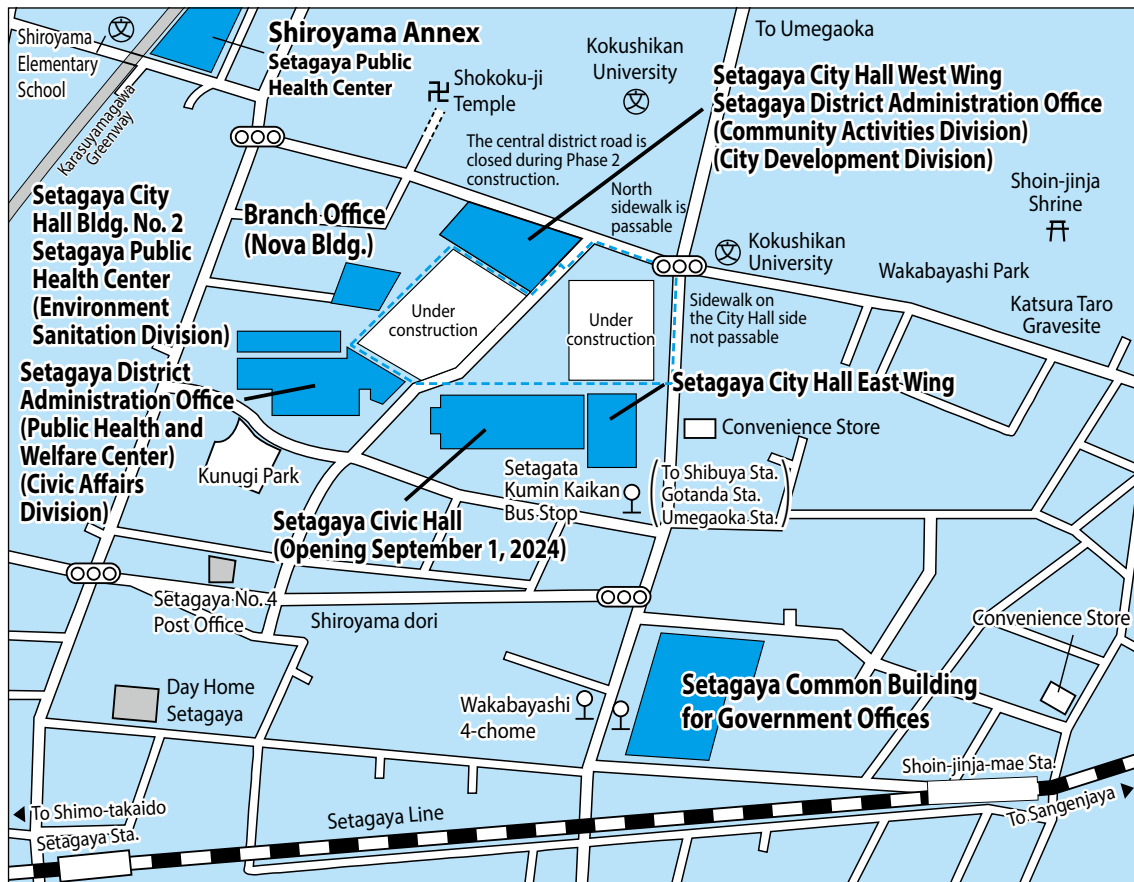

Setagaya City Hall (Main Office)

Branch Office (Nova Bldg.) Shiroyama Annex, Setagaya Civic Hall

Address: 4-21-27 Setagaya, 154-8504

Tel: 03-5432-1111 (Representative)

Fax: 03-5432-3001

<Access>

[Train] 5-minute walk from Shoin Jinja-mae Eki or Setagaya Eki on the Tokyu-Setagaya Line

[Bus] Immediately after getting off at "Setagaya Kumin Kaikan" ([Shibuya52] Setagaya Kumin Kaikan to Shibuya Eki/[Gotanda11] Gotanda Eki/[Todoroki13] Todoroki Soshajo to Umegaoka Eki)

6-minute walk from "Setagaya Kuyakusho Iriguchi" ([Shibuya21] Shibuya Eki to Kamimachi Eki/[Shibuya22] Yoga Eki/[Shibuya23] Soshigaya-okura Eki/[Shibuya24] Seijogakuen-mae Eki West exit/[Shibuya26] Chofu Eki South exit)

7-minute walk from "Setagaya Eki mae" ([Todoroki11] Todoroki Soshajo to Sakura Elementary School)