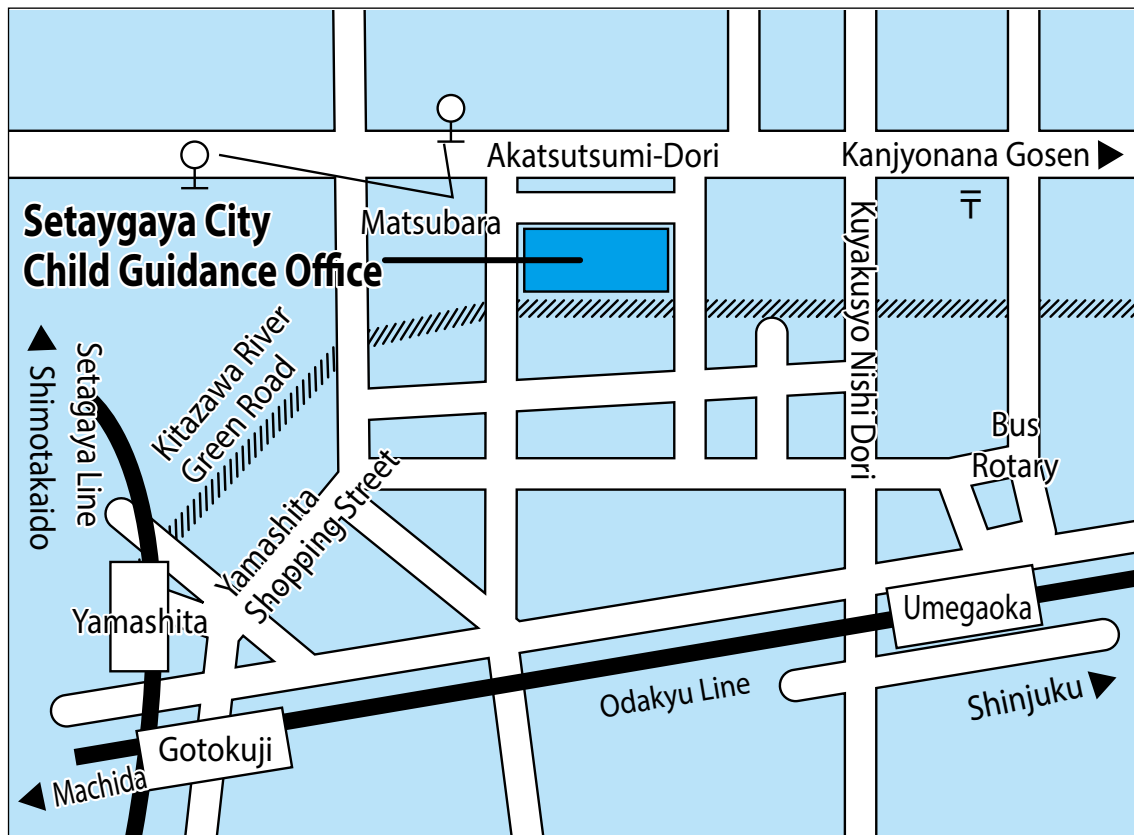

## Setagaya City Child Guidance Office

Address: 6-41-7 Matsubara, 156-0043

Tel: 03-6379-0697 (representative)

Fax: 03-6379-0698

<Notification / consultation counter for child abuse> (Toll-free number, 24 hours, 365 days)

- Setagaya Ward Child Abuse Notification Dial  
Tel: 0120-52-8343
- Child guidance Office abuse response dial  
Tel: 189

<Access>

- [Train] 5-minute walk from “Umegaoka Eki” on the Odakyu Line  
5-minute walk from “Gotokuji Eki” on the Odakyu Line  
5-minute walk from “Yamashita Sta.” on the Setagaya Line

- [Bus] 2-minute walk from “Matsubara (Setagaya-ku)”  
([Umegaoka01] Umegaoka Sta. to Chitose Funabashi Sta., [Umegaoka02] Umegaoka Sta. to Kyodo Sta., [Shibuya54] Kyodo Sta. to Shibuya Sta.)