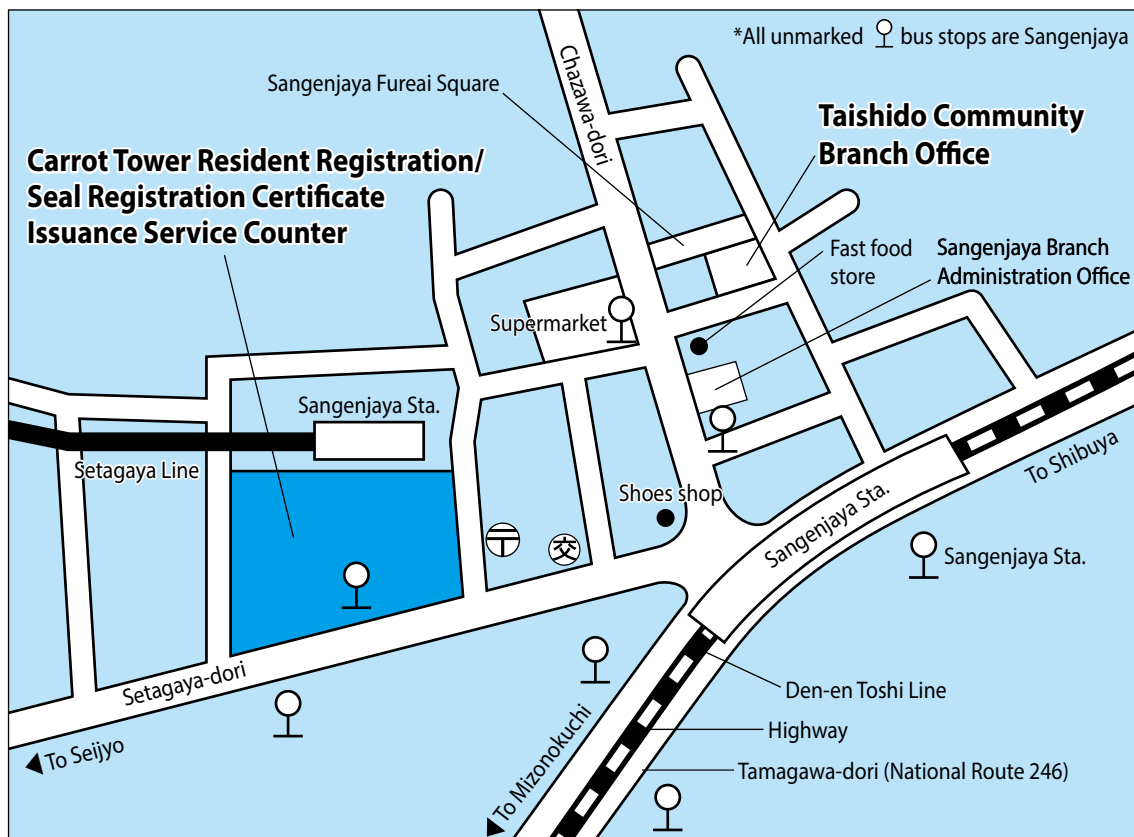

Carrot Tower Resident Registration/ Seal Registration Certificate Issuance Service Counter

Address: 4-1-1 Taishido, Carrot Tower 2F, 154-0004

Note: There is no direct line to the service counter. Please make direct inquiries to the Setagaya District Administration Office, Civic Affairs Counter, Civic Affairs Section (Tel: 03-5432-2814).

<Access>

- [Train] Immediately after getting off from Sangenjaya Eki on the Setagaya Line, or 3-minute walk from Sangenjaya Eki on the Den-en Toshi Line
- [Bus] 2-minute walk from "Sangenjaya" ([Shibuya 05] Shibuya Sta. to Tsurumaki Office, [Shibuya 11] Den-en-chofu Sta., [Shibuya 21] Kamimachi Sta., [Shibuya 22] Yoga Sta., [Shibuya 23] Soshigaya-Okura Sta., [Shibuya 24] Seijogakuen-mae Sta. West Exit, [Shibuya82] Todoroki, [Shimo-kitazawa 61] Komazawa Rikkyo to Kitazawa Town Hall, [Meguro 06] Meguro Ekimae to Sangenjaya Sta.)