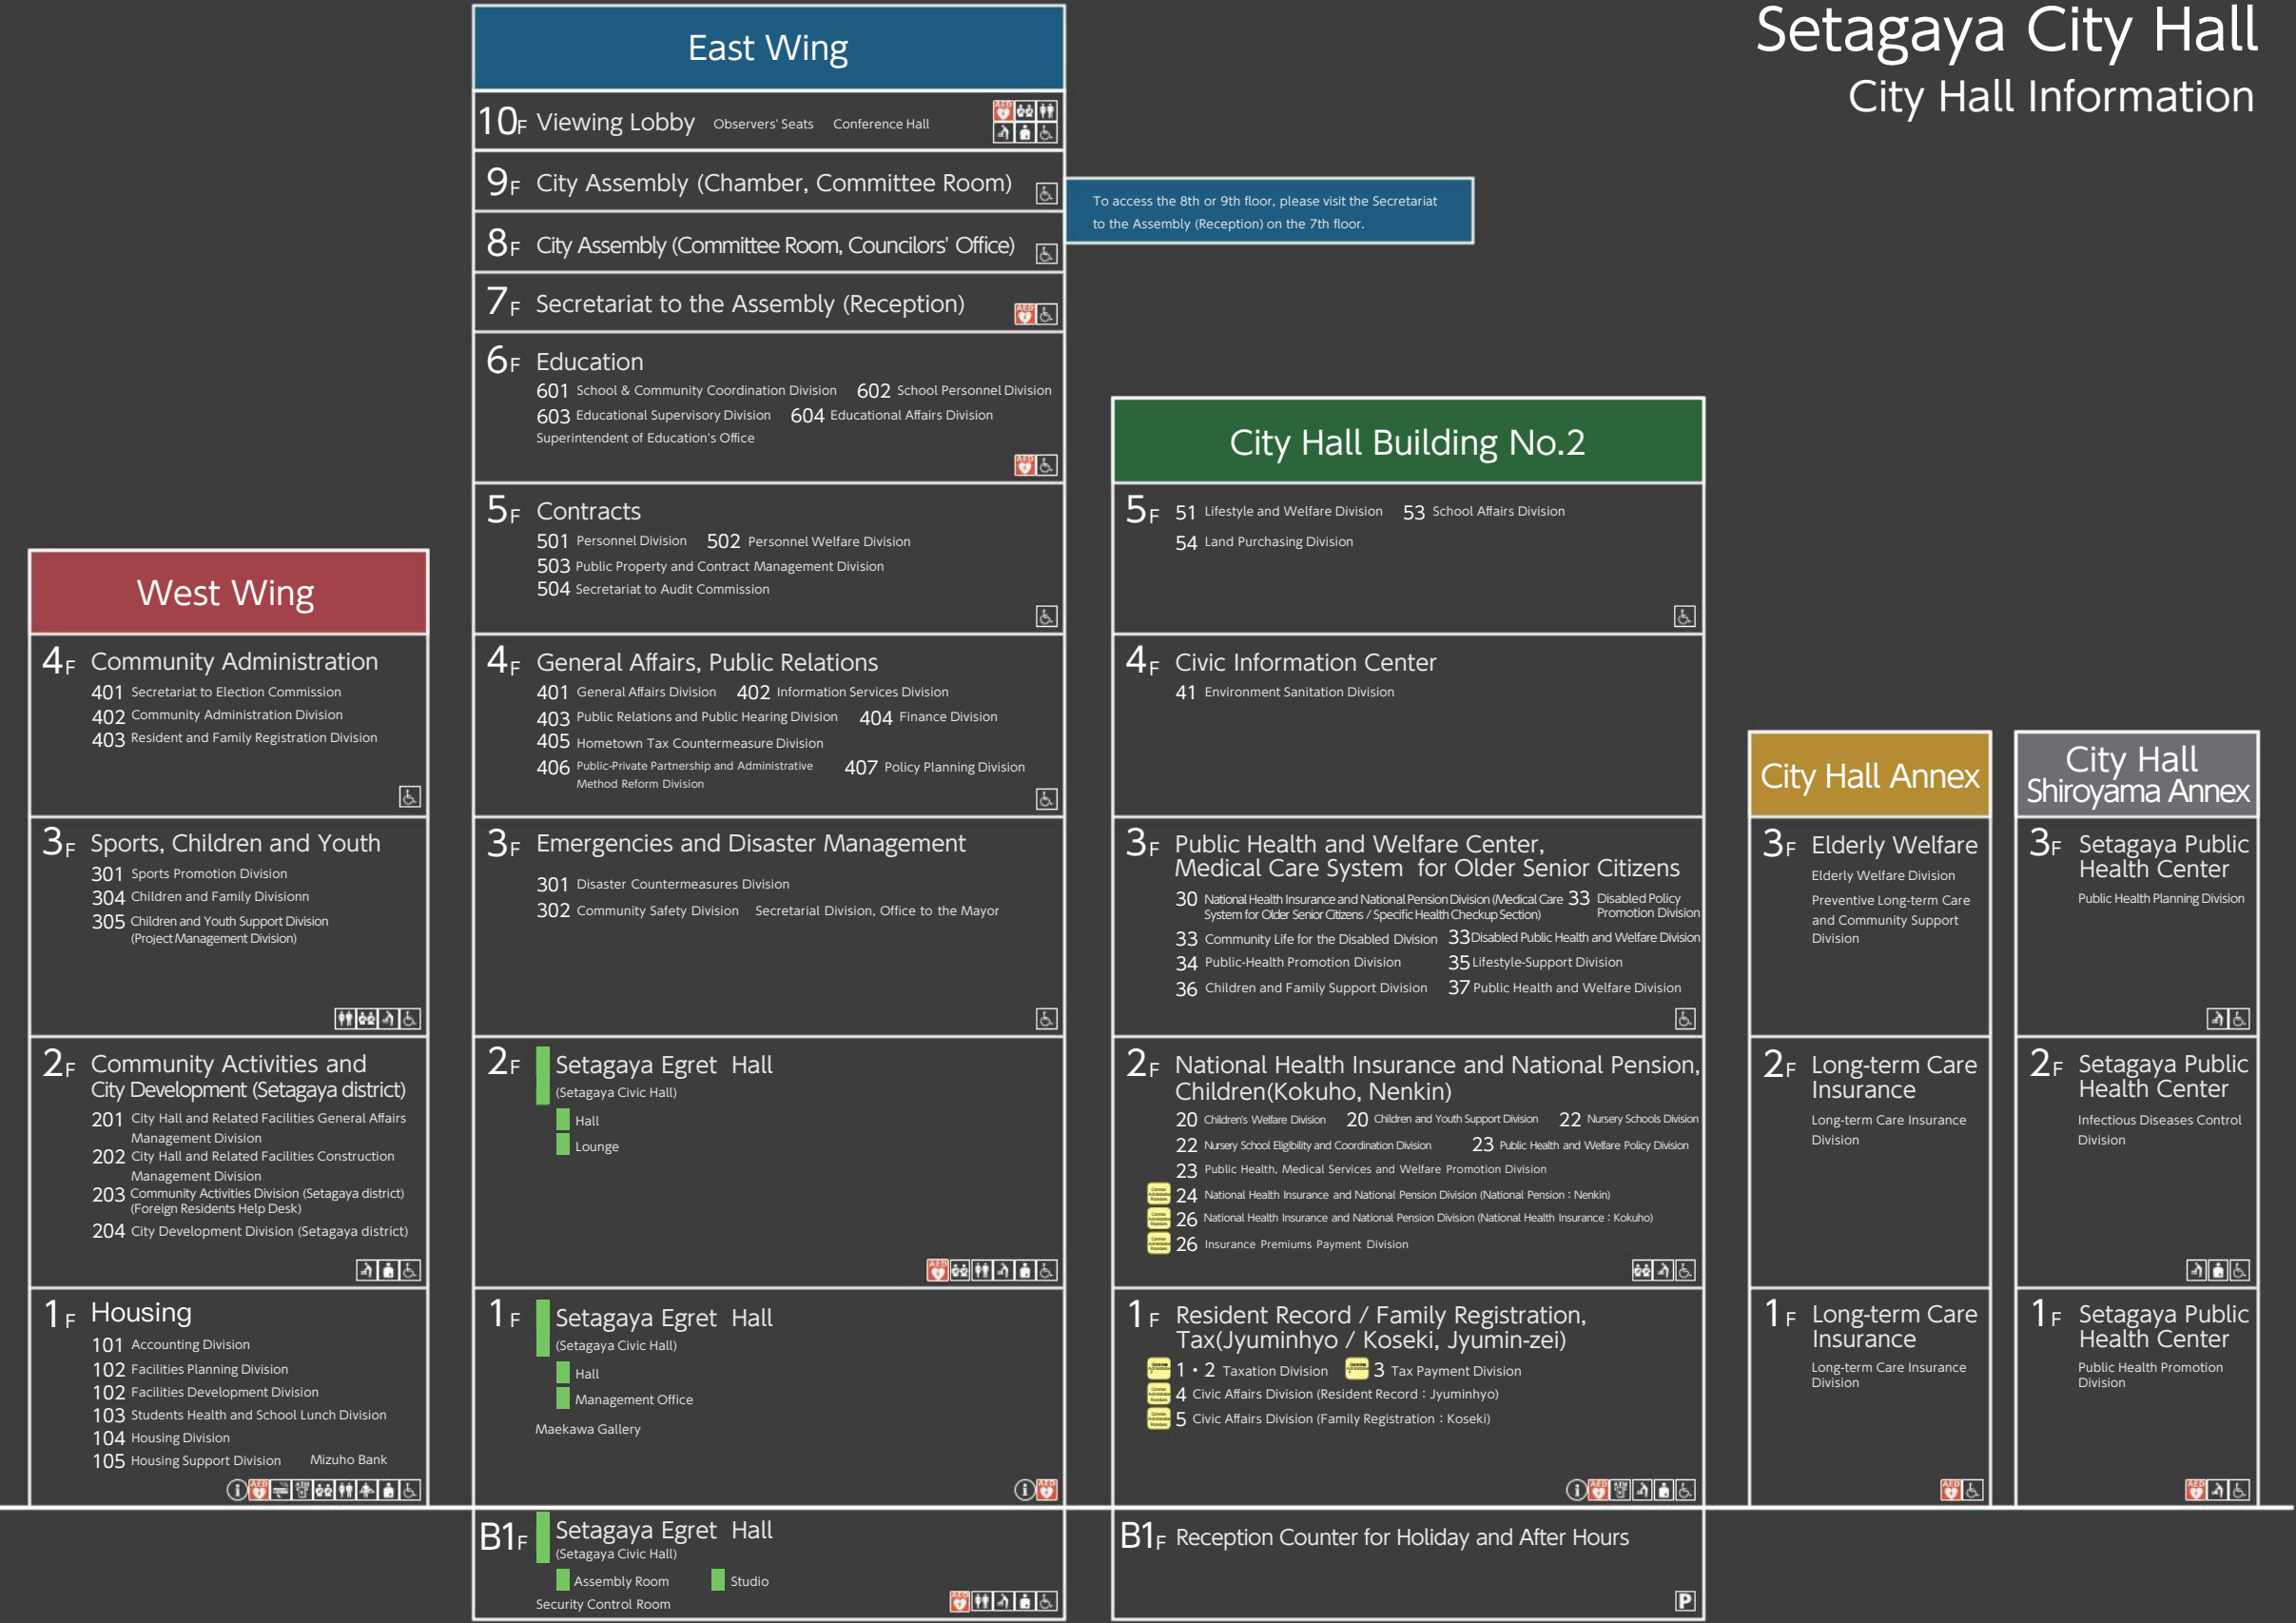

Setagaya City Hall

City Hall Information

To access the 8th or 9th floor, please visit the Secretariat to the Assembly (Reception) on the 7th floor.

- Men's Toilets
- Women's Toilets
- All Gender Toilet
- Barrier-Free Toilet
- Ostomate
- Assistance Bed
- Nursing Room
- Baby Changing Station
- Bank ATM
- Designated Smoking Area
- Information
- Visitor Parking
- Toilets are located on each floor.
- Common Administrative Procedures
- Public Facilities
- Automated External Defibrillator (AED)